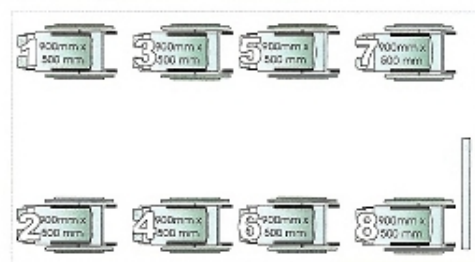

Example layouts, showing:

Maximum seating capacity

Maximum wheelchair capacity

"Face Forward" models

18' (5.7m)

16' (5.0m)

14' (4.3m)

12' (3.6m)

10' (3.0)