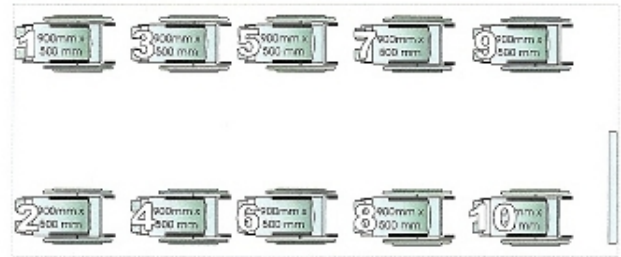

Example layouts, showing:

Maximum seating capacity

Maximum wheelchair capacity

"Face Forward" models

18' (5.7m)

16' (5.0m)

14' (4.3m)

12' (3.6m)

10' (3.0)