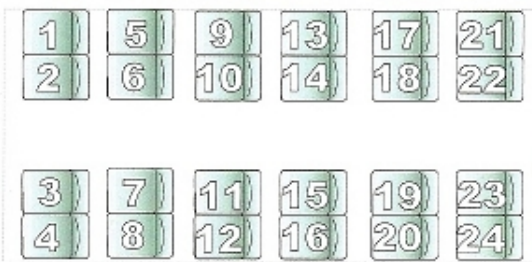

Example layouts, showing:

Maximum seating capacity

Maximum wheelchair capacity

"Face Forward" models

18' (5.7m)

16' (5.0m)

14' (4.3m)

12' (3.6m)

10' (3.0)