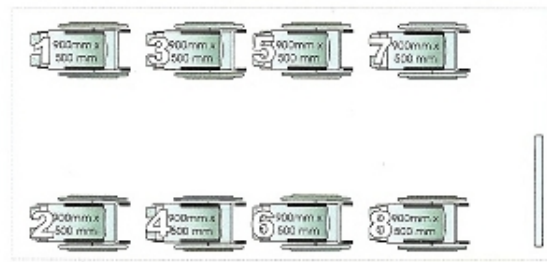

Example layouts, showing:

Maximum seating capacity

Maximum wheelchair capacity

"Face Forward" models

18' (5.7m)

16' (5.0m)

14' (4.3m)

12' (3.6m)

10' (3.0)