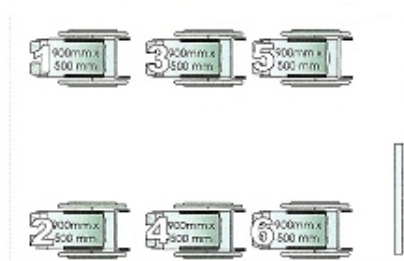

Example layouts, showing:

Maximum seating capacity

Maximum wheelchair capacity

"Face Forward" models

18' (5.7m)

16' (5.0m)

14' (4.3m)

12' (3.6m)

10' (3.0)